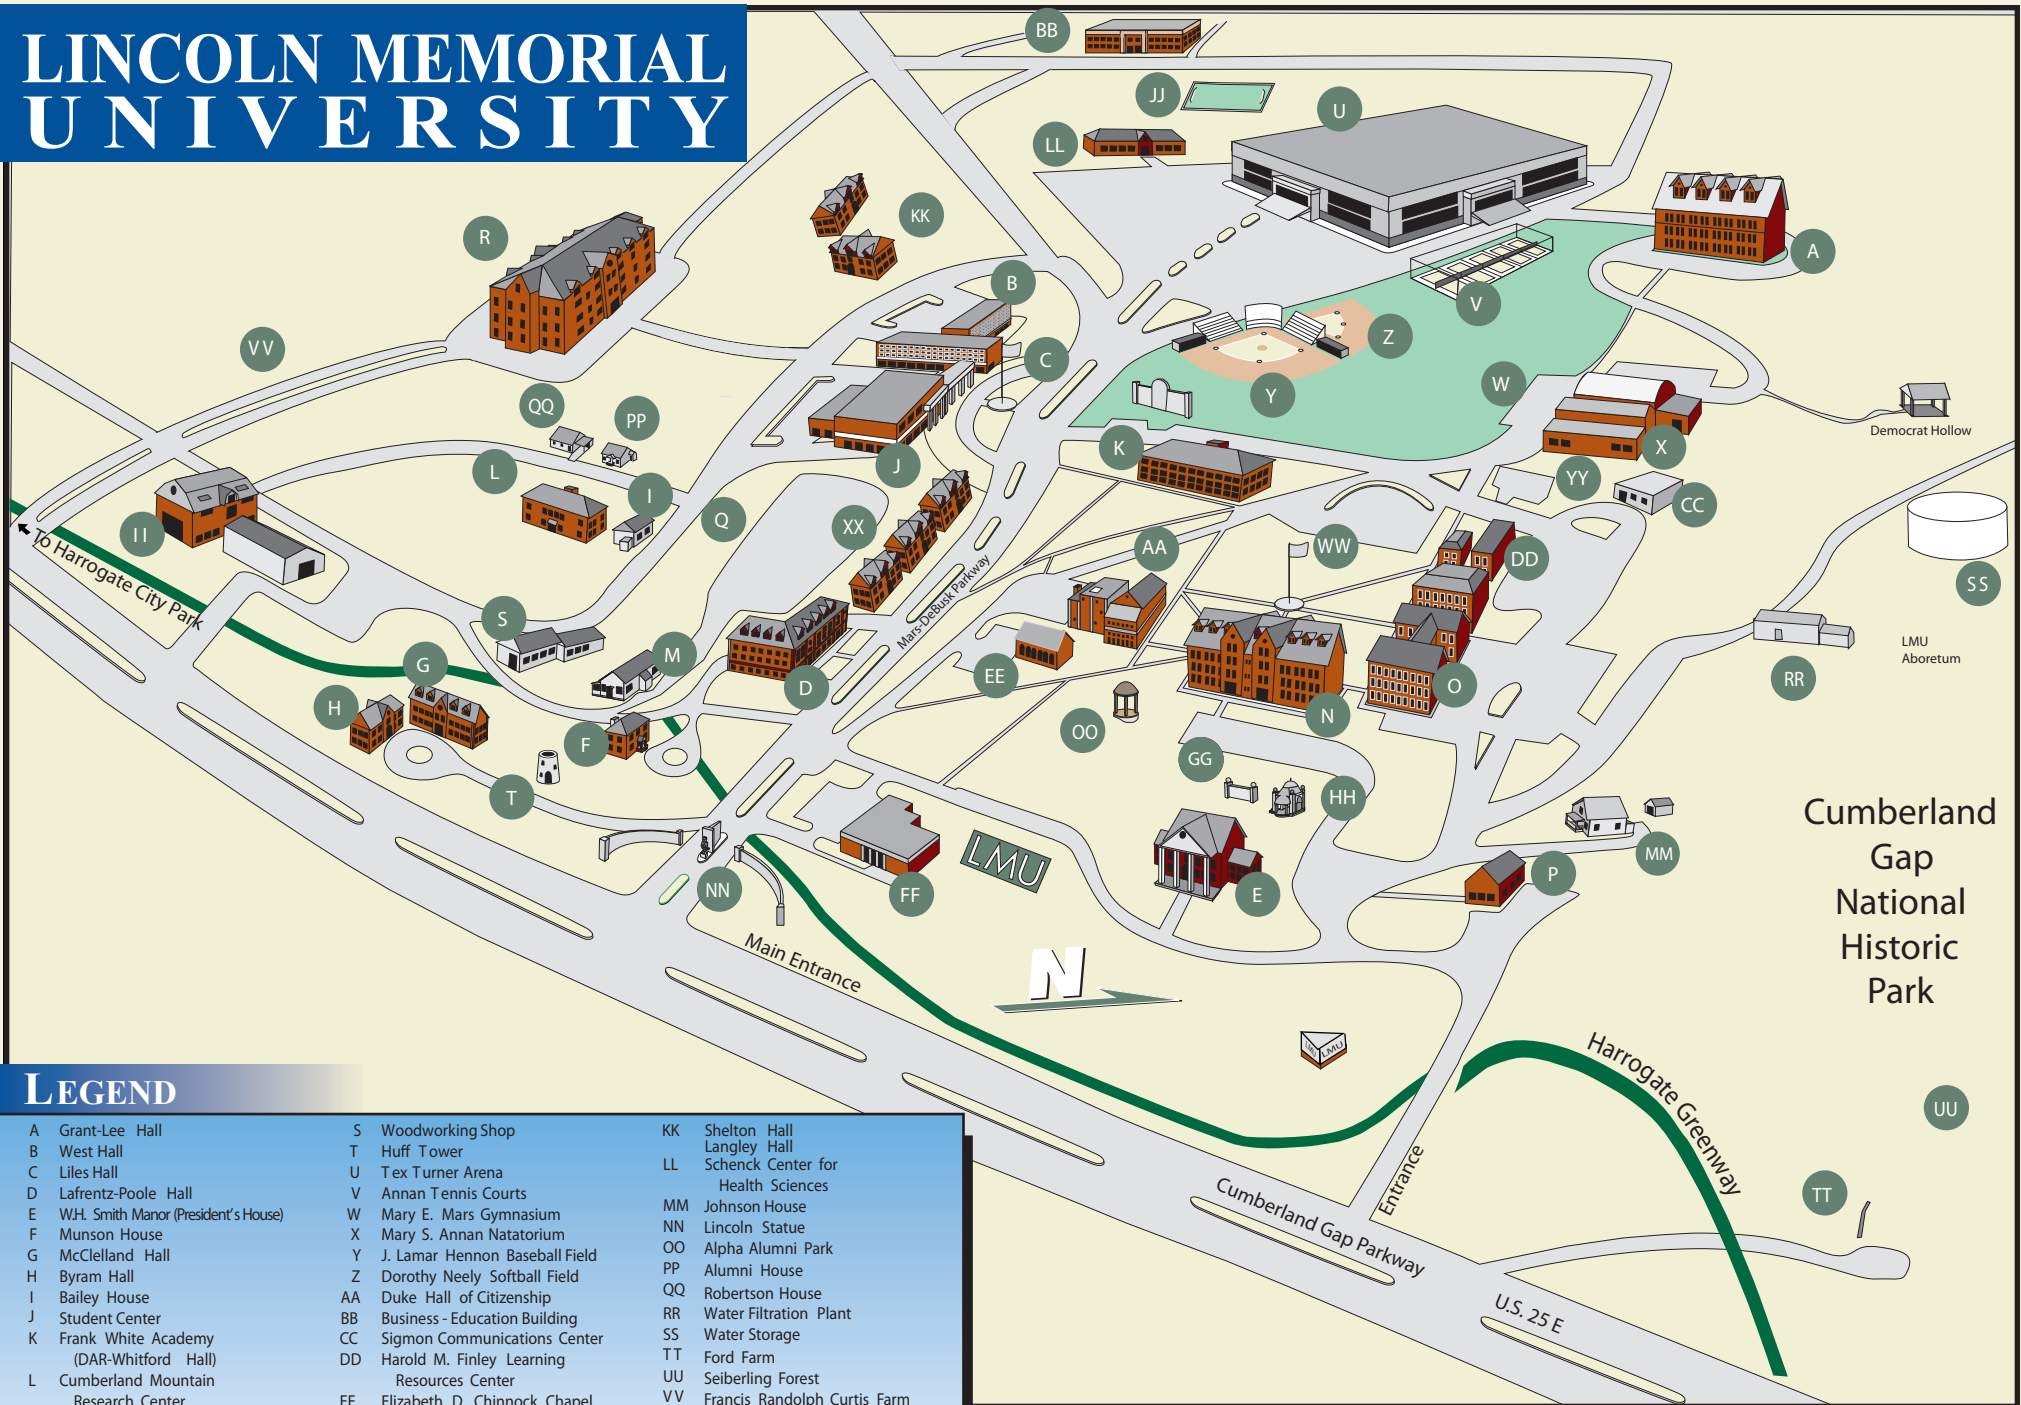

LINCOLN MEMORIAL UNIVERSITY

LEGEND

A Grant-Lee Hall	S Woodworking Shop	KK Shelton Hall
B West Hall	T Huff Tower	LL Langley Hall
C Liles Hall	U Tex Turner Arena	LL Schenck Center for Health Sciences
D Lafrentz-Poole Hall	V Annan Tennis Courts	MM Johnson House
E W.H. Smith Manor (President's House)	W Mary E. Mars Gymnasium	NN Lincoln Statue
F Munson House	X Mary S. Annan Natatorium	OO Alpha Alumni Park
G McClelland Hall	Y J. Lamar Hennon Baseball Field	PP Alumni House
H Byram Hall	Z Dorothy Neely Softball Field	QQ Robertson House
I Bailey House	AA Duke Hall of Citizenship	RR Water Filtration Plant
J Student Center	BB Business - Education Building	SS Water Storage
K Frank White Academy (DAR-Whitford Hall)	CC Sigmon Communications Center	TT Ford Farm
L Cumberland Mountain Research Center	DD Harold M. Finley Learning Resources Center	UU Seiberling Forest
M Bluebird Hall	EE Elizabeth D. Chinnock Chapel	VV Francis Randolph Curtis Farm
N Avery Hall	FF The Abraham Lincoln Museum	WW College Green
O Farr-Chinnock Hall	GG Amphitheatre	XX Pope Hall (left)
P Kresge Hall	HH Spring House	XX Mitchell Hall (center)
Q Root Cellar	II Phillips Veterinary Technology Center	XX Dishner Hall (right)
R DeBusk College Of Osteopathic Medicine	JJ Soccer Field	YY Student Parking

CAMPUS MAP